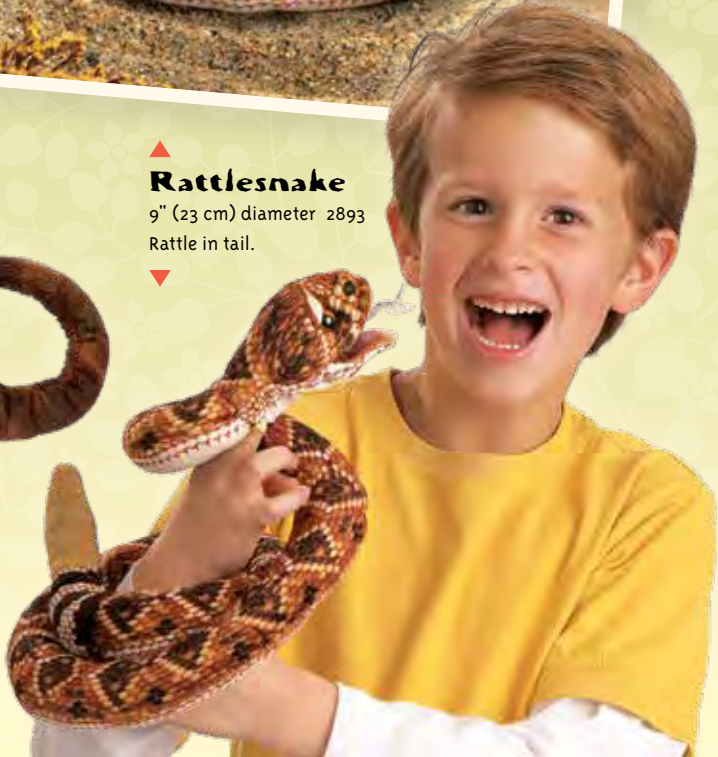

Rattlesnake

9" (23 cm) diameter 2893
Rattle in tail.