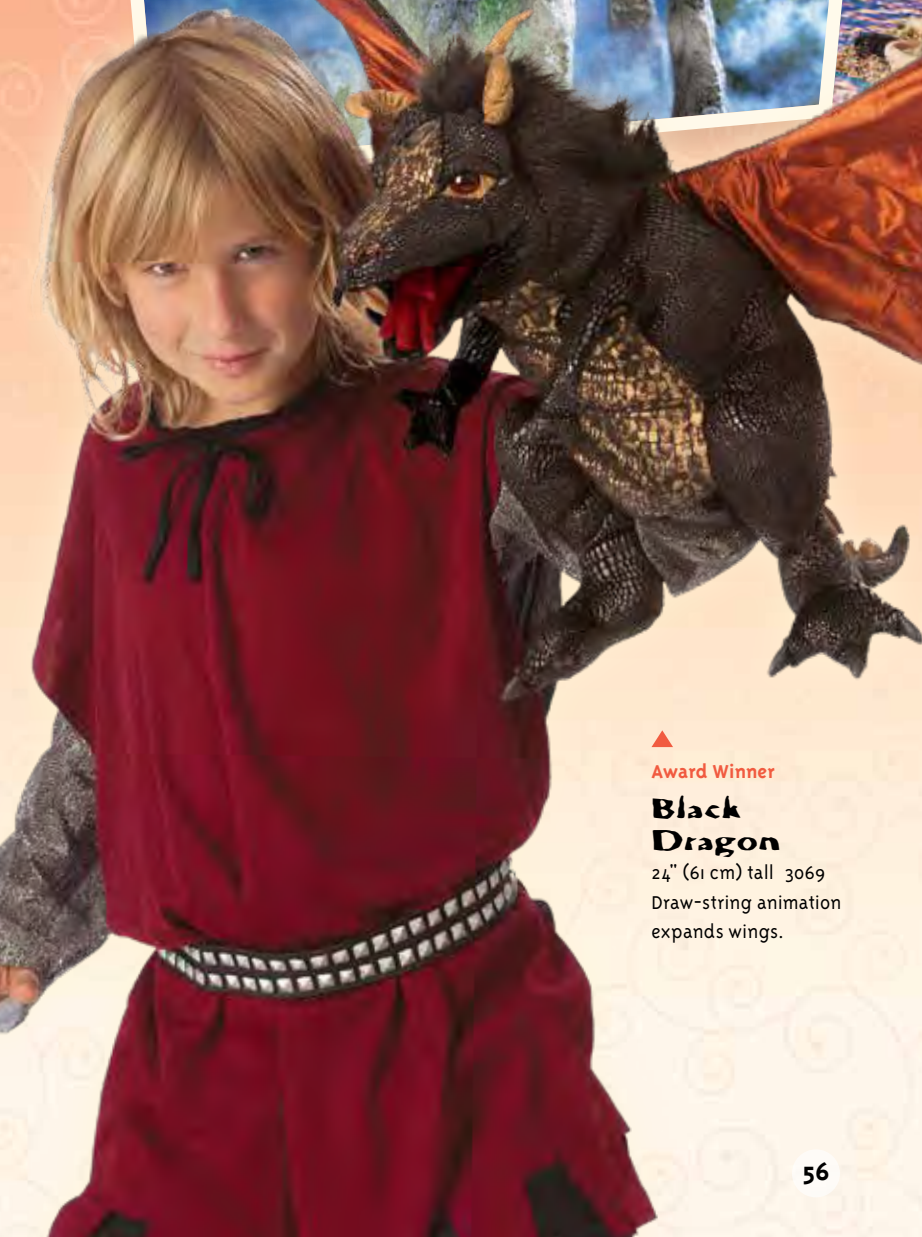

Award Winner

**Winged Dragon**

9" (23 cm) tall 3051

Award Winner

**Blue Three-Headed Dragon**

10" (25 cm) tall 2387

**Midnight Dragon Wristlet**

12" (30 cm) long 3163  
Magnets secure tail.