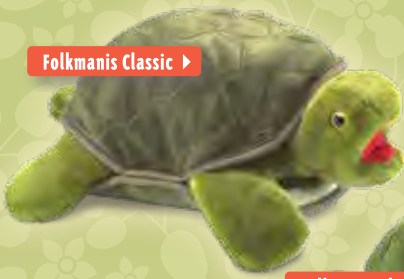

### Guinea Pig

10" (25 cm) long 3070

**mini Turtle**  
6" (15 cm) long 2732

**Award Winner**  
**American Alligator**  
32" (81 cm) long 2921

**Alligator** ▶  
24" (61 cm) long 2130

**Turtleneck Turtle** ▶  
12" (30 cm) tall 2881  
Does not stand alone as shown.

**Jumping Frog** ▶  
15" (38 cm) long 3082  
Squeeze airbag to animate legs.

**Award Winner**  
**Little Turtle**  
7" (18 cm) tall 2968

Folkmanis Classic ▶

Award Winner

◀ **Turtle**

13" (33 cm) long 2021  
Pulls into shell.

Folkmanis Classic ▶

◀ **Baby Turtle**

10" (25 cm) long 2521  
Pulls into shell.

Award Winner

**Funny Frog** ▶

12" (20 cm) tall 3033

▶ Award Winner

**Toad**