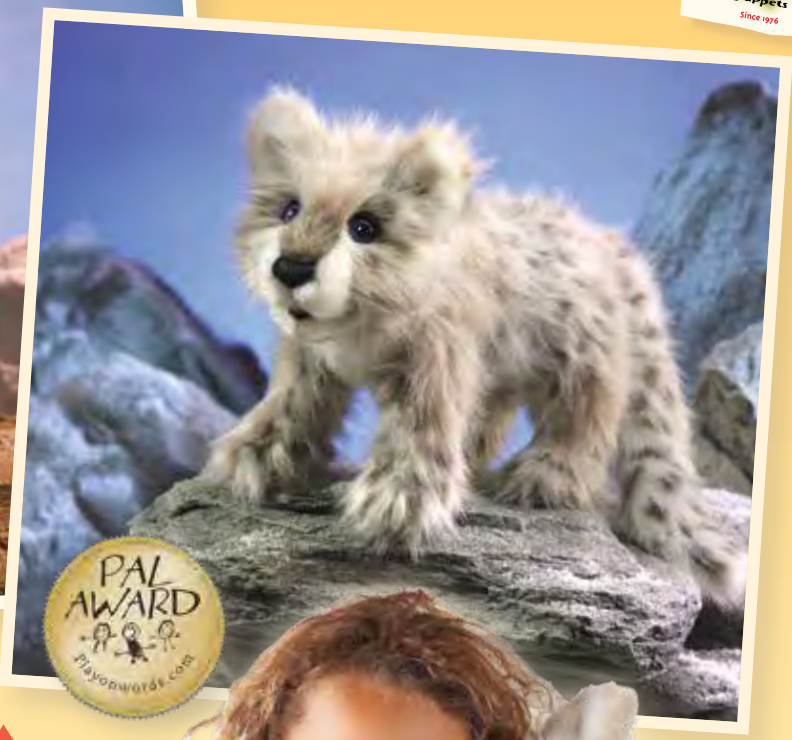

**Award Winner African Lion Cub**  
18" long (46 cm) 3064

**Lion**  
32" (81cm) long 3154

**Stage Puppet  
Elephant**

12" (30 cm) tall 2830  
Patent-pending pull-ring  
animator in trunk.

**Award Winner** ▶

**Stage Puppet  
Lion**

13" (33 cm) tall 2562

**Yak**

20" (50 cm) long 3150

▲ **Award Winner**

**Snow  
Leopard  
Cub**

17" (43 cm) long 3137  
Does not stand alone  
as shown. ▶

◀ **Baby Hippo**