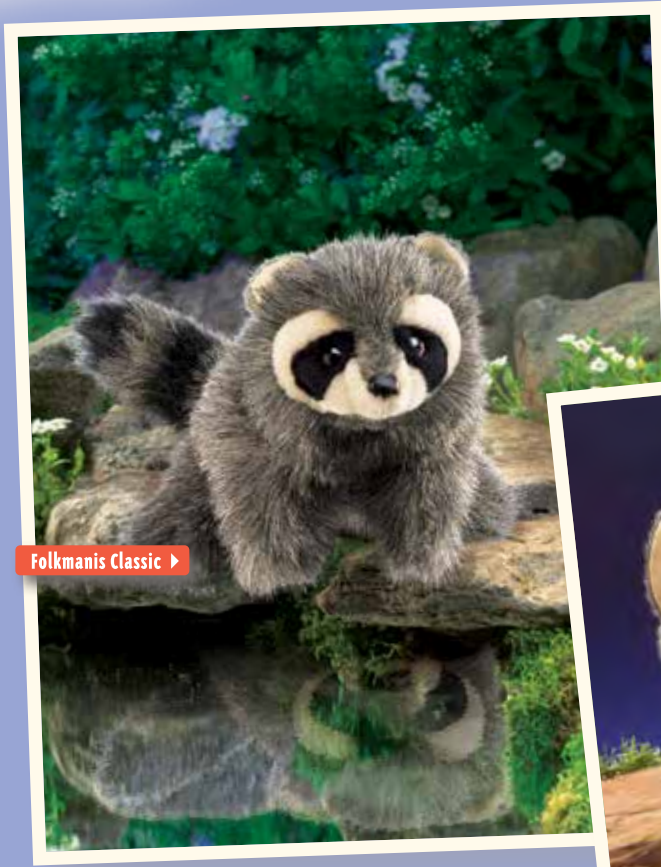

**mini Fawn**

5" (13 cm) tall 2760

**Award Winner**

**mini Fox**

6" (15 cm) long 2644

**Small Red Fox**

15" (38 cm) long 2576

**Red Fox**

20" (51 cm) long 2876

**Groundhog**

8" (20 cm) tall 3169

**Little Fox**

9" (23 cm) tall 3085

**Award Winner**  
**mini Skunk**  
8" (20 cm) long 2647

**Skunk**  
15" (38 cm) long 2250

**Folkmanis Classic**

**Award Winner**  
**Baby Raccoon**  
10" (25 cm) long 2238

**Ringtail Cat**  
25" (64 cm) long 3122

**Small Bison**  
10" (25 cm) long 3108

Award Winner